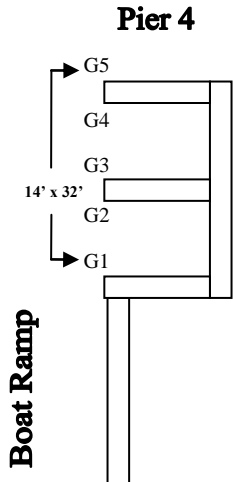

1 Marina Drive
Washburn, WI 54814
(715) 373-5050

boat@washburnmarina.com

North

Pier 1

Pier 2

Pier 3

150 Ton
Boat Lift Well

WOOD
1-0011