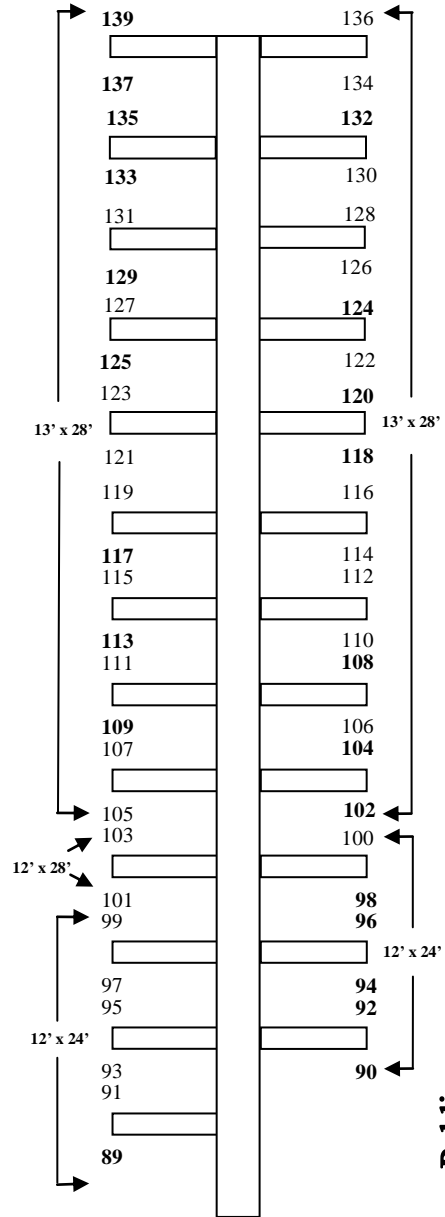

1 Marina Drive
Washburn, WI 54814
(715) 373-5050

boat@washburnmarina.com

North

Pier 1

Pier 2

Pier 3

150 Ton
Boat Lift Well

WOOD
1-0011