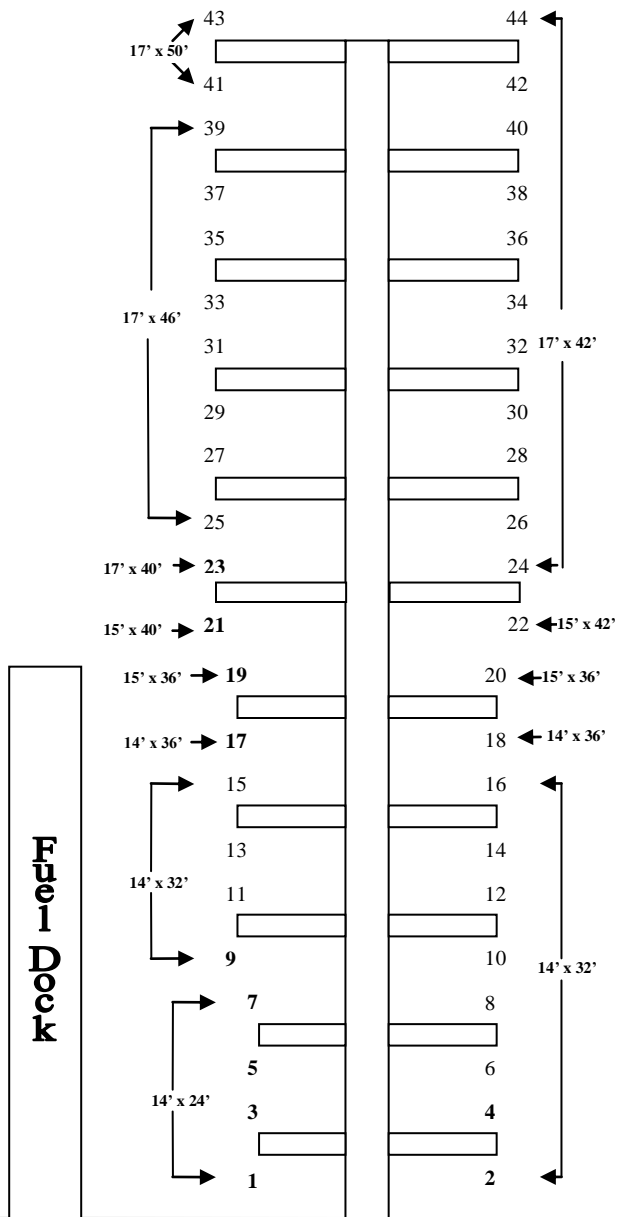

1 Marina Drive
Washburn, WI 54814
(715) 373-5050

boat@washburnmarina.com

North

Pier 1

Pier 2

Pier 3

150 Ton
Boat Lift Well

WOOD
1-0011

Public
Boat Ramp