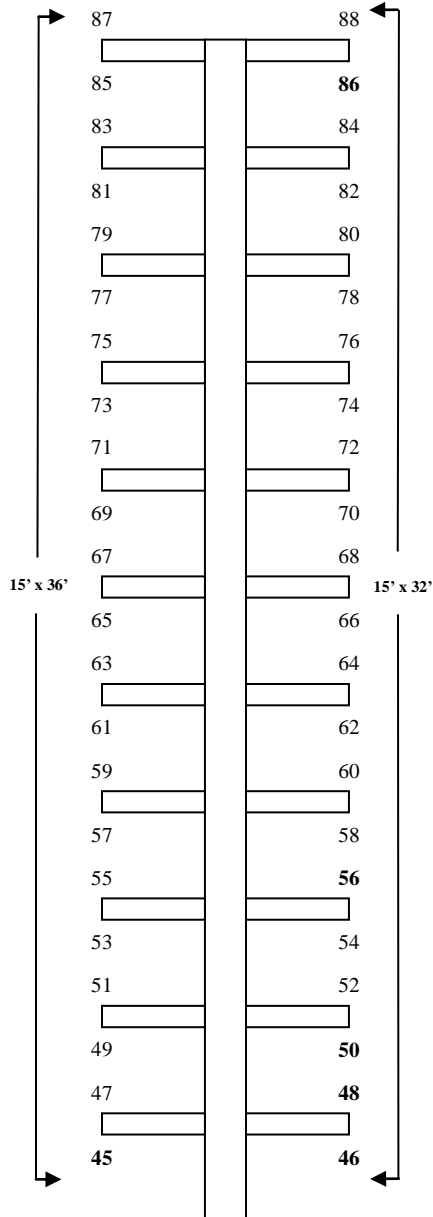

1 Marina Drive
Washburn, WI 54814
(715) 373-5050

boat@washburnmarina.com

North

Pier 1

Pier 2

Pier 3

150 Ton
Boat Lift Well

WOOD
1-0011